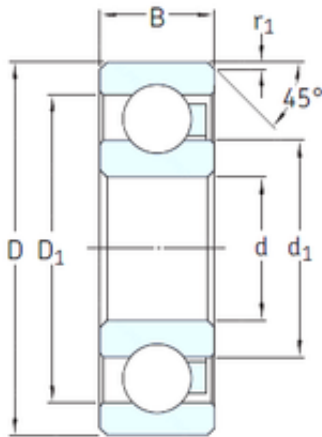

Double BALL BEARINGS CO, LTD

35 mm x 72 mm x 17 mm SKF 6207/HR11QN
deep groove ball bearings

Bearing No. 6207/HR11QN

Size	35x72x17 mm
Bore Diameter	35 mm
Outer Diameter	72 mm
Width	17 mm
d	35 mm
D	72 mm
B	17 mm
C	17 mm
d1	47 mm
r1 min.	0,9 mm
D1	60 mm
Weight	0,095 Kg
Basic dynamic load rating (C)	0,62 kN
Basic static load rating (C0)	0,41 kN

6207/HR11QN Bearing 2D drawings and 3D CAD models