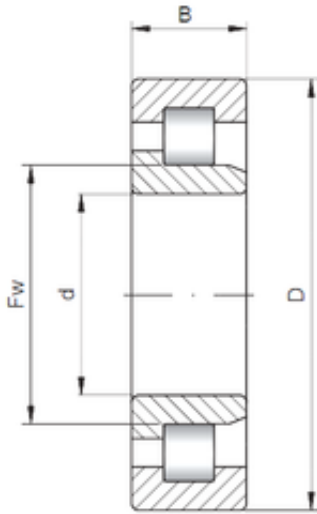

Double BALL BEARINGS CO, LTD

35 mm x 72 mm x 17 mm Loyal NJ207 E
cylindrical roller bearings

Bearing No. NJ207 E

Size	35x72x17 mm
Bore Diameter	35 mm
Outer Diameter	72 mm
Width	17 mm
d	35 mm
Fw	44 mm
D	72 mm
B	17 mm
C	17 mm
Weight	0,314 Kg
Basic dynamic load rating (C)	50,2 kN
Basic static load rating (C0)	50,2 kN
(Grease) Lubrication Speed	9300 r/min

NJ207 E Bearing 2D drawings and 3D CAD models