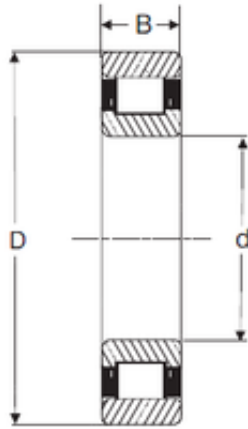

Double BALL BEARINGS CO, LTD

35 mm x 72 mm x 17 mm SIGMA N 207
cylindrical roller bearings

Bearing No. N 207

Size	35x72x17 mm
Bore Diameter	35 mm
Outer Diameter	72 mm
Width	17 mm
d	35 mm
D	72 mm
B	17 mm
C	17 mm

N 207 Bearing 2D drawings and 3D CAD models