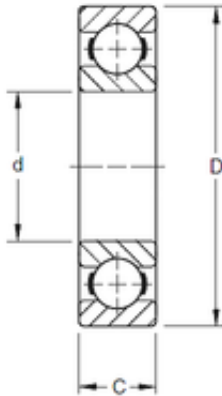

Double BALL BEARINGS CO, LTD

35 mm x 72 mm x 17 mm Timken 207K deep groove ball bearings

Bearing No. 207K

Size	35x72x17 mm
Bore Diameter	35 mm
Outer Diameter	72 mm
Width	17 mm
d	35 mm
D	72 mm
B	17 mm
C	17 mm
Weight	0,290 Kg
Basic dynamic load rating (C)	29,1 kN

207K Bearing 2D drawings and 3D CAD models