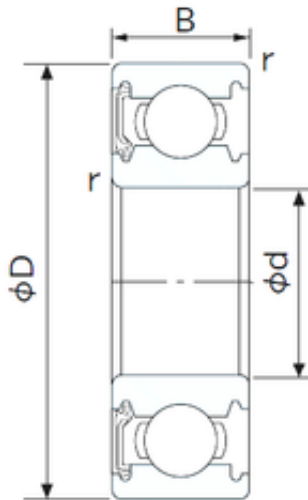

Double BALL BEARINGS CO, LTD

35 mm x 72 mm x 17 mm NACHI 6207NKE
deep groove ball bearings

Bearing No. 6207NKE

Size	35x72x17 mm
Bore Diameter	35 mm
Outer Diameter	72 mm
Width	17 mm
d	35 mm
D	72 mm
B	17 mm
C	17 mm
r min.	1.1 mm
da min.	42 mm
Da max.	65 mm
ra max.	1.0 mm
Weight	0.288 Kg
Basic dynamic load rating (C)	25,7 kN
Basic static load rating (C0)	15,3 kN
(Grease) Lubrication Speed	9000 r/min

6207NKE Bearing 2D drawings and 3D CAD models