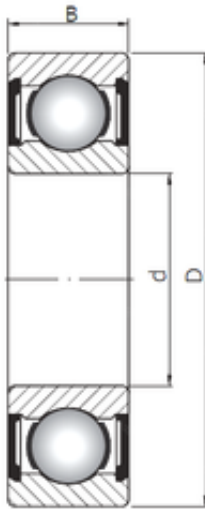

Double BALL BEARINGS CO, LTD

35 mm x 47 mm x 7 mm Loyal 61807 ZZ deep groove ball bearings

Bearing No. 61807 ZZ

Size	35x47x7 mm
Bore Diameter	35 mm
Outer Diameter	47 mm
Width	7 mm
d	35 mm
D	47 mm
B	7 mm
C	7 mm
Weight	0,03 Kg
Basic dynamic load rating (C)	4,75 kN
Basic static load rating (C0)	3,2 kN
(Grease) Lubrication Speed	13000 r/min

61807 ZZ Bearing 2D drawings and 3D CAD models