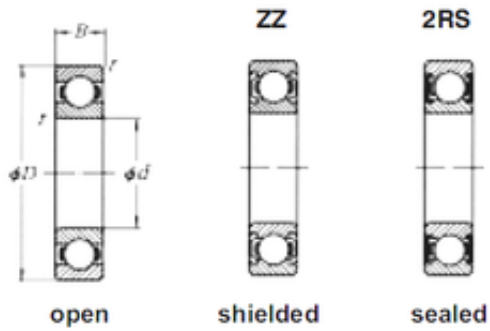

# Double BALL BEARINGS CO, LTD

35 mm x 47 mm x 7 mm Loyal 61807-2RS deep groove ball bearings

Bearing No. 61807-2RS

Size	35x47x7 mm
Bore Diameter	35 mm
Outer Diameter	47 mm
Width	7 mm
d	35 mm
D	47 mm
B	7 mm
C	7 mm

61807-2RS Bearing 2D drawings and 3D CAD models