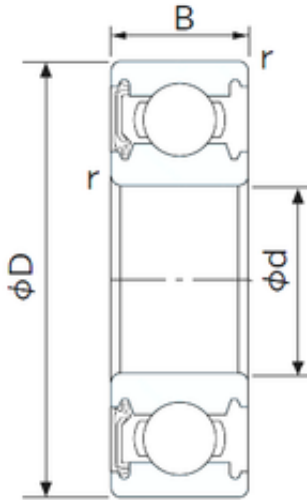

Double BALL BEARINGS CO, LTD

35 mm x 47 mm x 7 mm NACHI 6807NKE
deep groove ball bearings

Bearing No. 6807NKE

Size	35x47x7 mm
Bore Diameter	35 mm
Outer Diameter	47 mm
Width	7 mm
d	35 mm
D	47 mm
B	7 mm
C	7 mm
r min.	0.3 mm
da min.	37 mm
Da max.	45 mm
ra max.	0.3 mm
Weight	0.029 Kg
Basic dynamic load rating (C)	4,75 kN
Basic static load rating (C0)	3,8 kN
(Grease) Lubrication Speed	13000 r/min

6807NKE Bearing 2D drawings and 3D CAD models