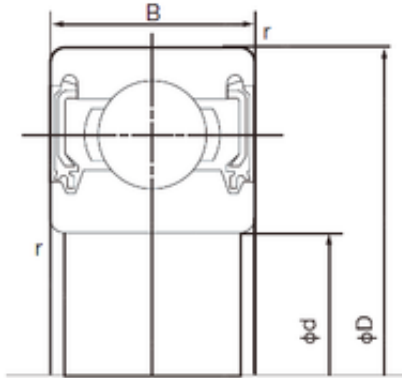

Double BALL BEARINGS CO, LTD

35 mm x 47 mm x 7 mm NACHI 6807-2NKE
deep groove ball bearings

Bearing No. 6807-2NKE

Size	35x47x7 mm
Bore Diameter	35 mm
Outer Diameter	47 mm
Width	7 mm
d	35 mm
D	47 mm
B	7 mm
C	7 mm
r min.	0.3 mm
da min.	37 mm
Da max.	45 mm
ra max.	0.3 mm
Weight	0.029 Kg
Basic dynamic load rating (C)	4,75 kN
Basic static load rating (C0)	3,8 kN

6807-2NKE Bearing 2D drawings and 3D CAD models