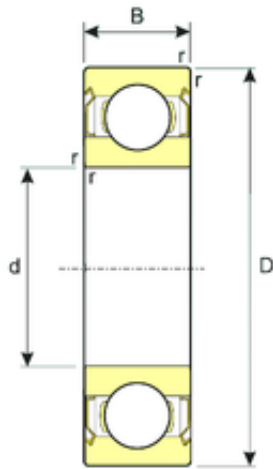

Double BALL BEARINGS CO, LTD

35 mm x 47 mm x 7 mm ISB SS 61807-ZZ deep groove ball bearings

Bearing No. SS 61807-ZZ

Size	35x47x7 mm
Bore Diameter	35 mm
Outer Diameter	47 mm
Width	7 mm
d	35 mm
D	47 mm
B	7 mm
C	7 mm
Weight	0,029 Kg
Basic dynamic load rating (C)	4,8 kN
Basic static load rating (C0)	3,97 kN

SS 61807-ZZ Bearing 2D drawings and 3D CAD models