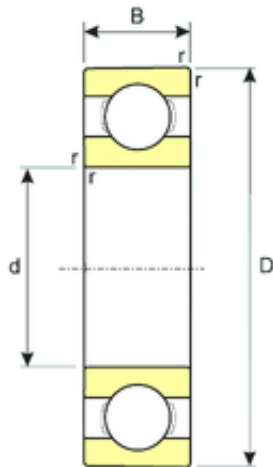

## Double BALL BEARINGS CO, LTD

35 mm x 47 mm x 7 mm ISB 61807 deep groove ball bearings

Bearing No. 61807

Size	35x47x7 mm
Bore Diameter	35 mm
Outer Diameter	47 mm
Width	7 mm
d	35 mm
D	47 mm
B	7 mm
C	7 mm
Weight	0,03 Kg
Basic dynamic load rating (C)	4,7 kN
Basic static load rating (C0)	3,2 kN
(Grease) Lubrication Speed	13770 r/min

61807 Bearing 2D drawings and 3D CAD models