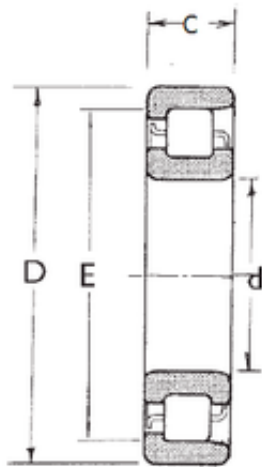

Double BALL BEARINGS CO, LTD

30 mm x 90 mm x 23 mm FBJ NF406 cylindrical roller bearings

Bearing No. NF406

Size	30x90x23 mm
Bore Diameter	30 mm
Outer Diameter	90 mm
Width	23 mm
d	30 mm
D	90 mm
E	73 mm
B	23 mm
C	23 mm
Weight	0,757 Kg
Basic dynamic load rating (C)	62,5 kN
Basic static load rating (C0)	55 kN
(Grease) Lubrication Speed	7500 r/min

NF406 Bearing 2D drawings and 3D CAD models