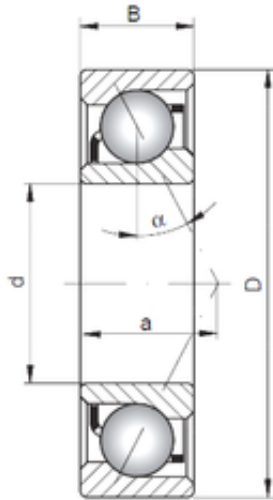

## Double BALL BEARINGS CO, LTD

30 mm x 90 mm x 23 mm ISO 7406 A angular contact ball bearings

Bearing No. 7406 A

Size	30x90x23 mm
Bore Diameter	30 mm
Outer Diameter	90 mm
Width	23 mm
d	30 mm
D	90 mm
B	23 mm
C	23 mm
Angle ( ° )	25 °
a	29,3 mm

7406 A Bearing 2D drawings and 3D CAD models