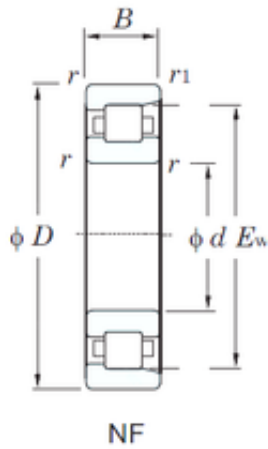

Double BALL BEARINGS CO, LTD

30 mm x 90 mm x 23 mm KOYO NF406
cylindrical roller bearings

Bearing No. NF406

Size	30x90x23 mm
Bore Diameter	30 mm
Outer Diameter	90 mm
Width	23 mm
d	30 mm
D	90 mm
Ew	73 mm
B	23 mm
C	23 mm
r min.	1.5 mm
r1 min.	1.5 mm
Weight	0.753 Kg
Basic dynamic load rating (C)	62.8 kN
Basic static load rating (C0)	55.0 kN
(Grease) Lubrication Speed	7600 r/min
Bearing No.	NF406
r(min)	1.5
r1(min)	1.5
Cr	78.3
C0r	55.0
Cu	7.95
Grease lub.	7600
Oil lub.	10000
Fw	-
d1	-

NF406 Bearing 2D drawings and 3D CAD models

Double BALL BEARINGS CO, LTD

B1	-
B2	-
da(min)	38
db(min)	-
db(max)	-
dc(min)	-
dd(min)	-
Da(max)	-
Db(max)	82
Db(min)	74
ra(max)	1.5
rb(max)	1.5
(Refer.)Mass(kg)	0.765