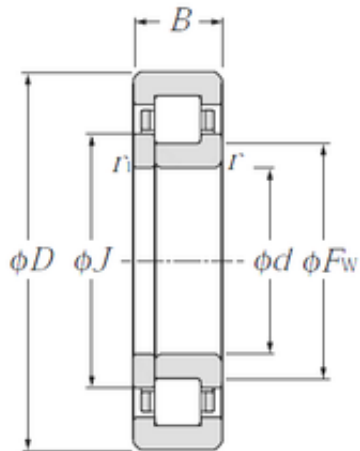

## Double BALL BEARINGS CO, LTD

30 mm x 90 mm x 23 mm CYSD NUP406  
cylindrical roller bearings

Bearing No. NUP406

Size	30x90x23 mm
Bore Diameter	30 mm
Outer Diameter	90 mm
Width	23 mm
d	30 mm
Fw	45 mm
D	90 mm
B	23 mm
C	23 mm
Weight	0,73 Kg
Basic dynamic load rating (C)	53 kN
Basic static load rating (C0)	57,2 kN
(Grease) Lubrication Speed	7000 r/min

NUP406 Bearing 2D drawings and 3D CAD models