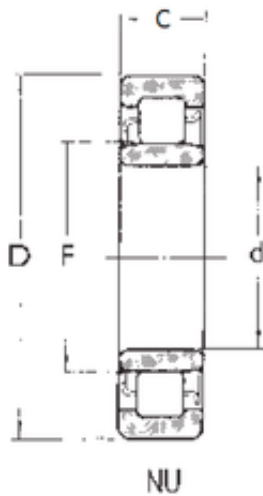

## Double BALL BEARINGS CO, LTD

30 mm x 90 mm x 23 mm FBJ NU406  
cylindrical roller bearings

Bearing No. NU406

Size	30x90x23 mm
Bore Diameter	30 mm
Outer Diameter	90 mm
Width	23 mm
d	30 mm
F	45 mm
D	90 mm
B	23 mm
C	23 mm
Weight	0,757 Kg
Basic dynamic load rating (C)	62,5 kN
Basic static load rating (C0)	55 kN
(Grease) Lubrication Speed	7500 r/min

NU406 Bearing 2D drawings and 3D CAD models