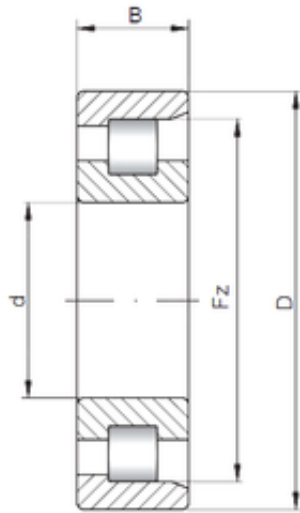

Double BALL BEARINGS CO, LTD

30 mm x 90 mm x 23 mm Loyal NF406
cylindrical roller bearings

Bearing No. NF406

Size	30x90x23 mm
Bore Diameter	30 mm
Outer Diameter	90 mm
Width	23 mm
d	30 mm
D	90 mm
Ew	73 mm
B	23 mm
C	23 mm
Weight	0,812 Kg
Basic dynamic load rating (C)	62,8 kN
Basic static load rating (C0)	55 kN
(Grease) Lubrication Speed	7600 r/min

NF406 Bearing 2D drawings and 3D CAD models