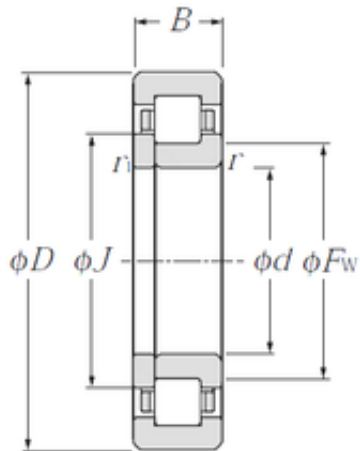

## Double BALL BEARINGS CO, LTD

30 mm x 90 mm x 23 mm NTN NUP406  
cylindrical roller bearings

Bearing No. NUP406

Size	30x90x23 mm
Bore Diameter	30 mm
Outer Diameter	90 mm
Width	23 mm
d	30 mm
Fw	45 mm
D	90 mm
B	23 mm
C	23 mm
r min.	1,5 mm
r1 min.	1,5 mm
J	50,5 mm
Weight	0,751 Kg
Basic dynamic load rating (C)	62,5 kN
Basic static load rating (C0)	55 kN
(Grease) Lubrication Speed	7 300 r/min

NUP406 Bearing 2D drawings and 3D CAD models