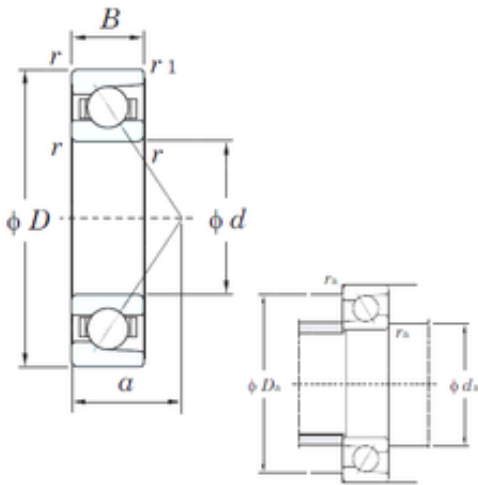

Double BALL BEARINGS CO, LTD

30 mm x 90 mm x 23 mm KOYO 7406 angular contact ball bearings

Bearing No. 7406

7406 Bearing 2D drawings and 3D CAD models

Size	30x90x23 mm
Bore Diameter	30 mm
Outer Diameter	90 mm
Width	23 mm
d	30 mm
D	90 mm
B	23 mm
C	23 mm
Angle (°)	30 °
a	29.3 mm
r min.	1.5 mm
r1 min.	1 mm
da min.	38.5 mm
Da max.	81.5 mm
ra max.	1.5 mm
Weight	0.686 Kg
(Grease) Lubrication Speed	7 300 r/min
Bearing No.	7406
r(min)	1.5
r1(min)	1
Cr	63.9
C0r	31.6
Cu	2.50
f0	-
Grease lub.	5800

Double BALL BEARINGS CO, LTD

Oil lub.	7700
a	29.3 mm
da(min)	38.5
Da(max)	81.5
ra(max)	1.5
(Refer.)Mass(kg)	0.686