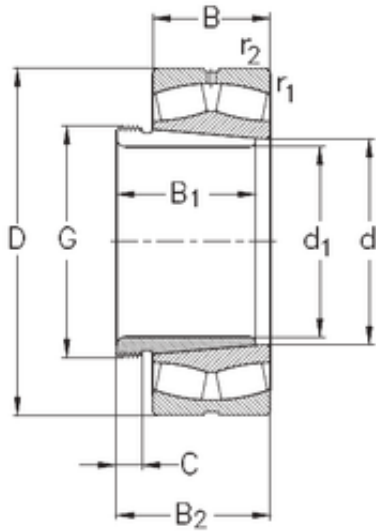

## Double BALL BEARINGS CO, LTD

240 mm x 400 mm x 160 mm NKE  
24148-K30-MB-W33+AH24148 spherical roller bearings

Bearing No. 24148-K30-MB-W33+AH24148

24148-K30-MB-W33+AH24148 Bearing 2D drawings and 3D CAD models

Size	240x400x160 mm
Bore Diameter	240 mm
Outer Diameter	400 mm
Width	160 mm
d	240 mm
d1	220 mm
D	400 mm
B	160 mm
C	160 mm
r1 min.	4 mm
r2 min.	4 mm
B1	180 mm
B2	195 mm
C	20 mm
Thread (G)	Tr 260x4
Weight	105,6 Kg
Basic dynamic load rating (C)	2115 kN
Basic static load rating (C0)	3921 kN
Limiting speed	1600 r/min
Calculation factor (e)	0,4
Calculation factor (Y0)	1,64
Calculation factor (Y1)	1,68