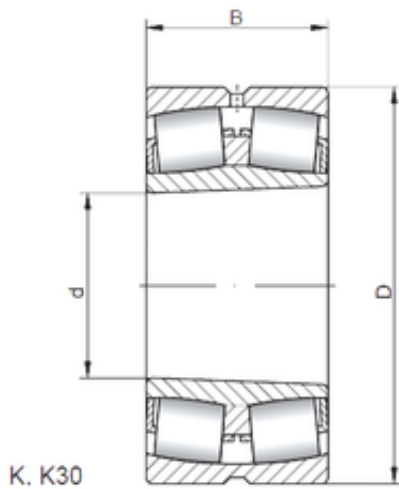

Double BALL BEARINGS CO, LTD

240 mm x 400 mm x 160 mm Loyal 24148 K30 CW33 spherical roller bearings

Bearing No. 24148 K30 CW33

Size	240x400x160 mm
Bore Diameter	240 mm
Outer Diameter	400 mm
Width	160 mm
d	240 mm
D	400 mm
B	160 mm
C	160 mm
Weight	80,5 Kg
Basic dynamic load rating (C)	2100 kN
Basic static load rating (C0)	3900 kN
(Grease) Lubrication Speed	480 r/min

24148 K30 CW33 Bearing 2D drawings and 3D CAD models