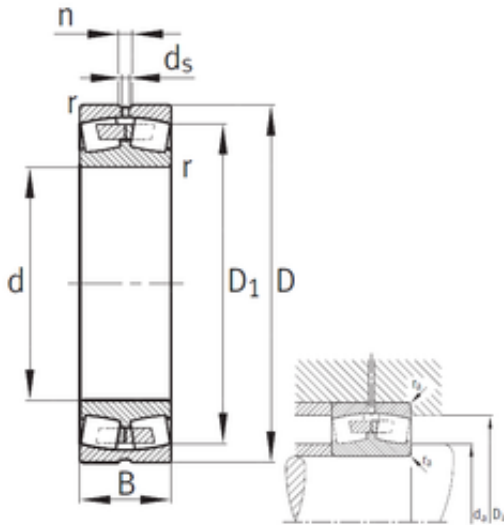

Double BALL BEARINGS CO, LTD

240 mm x 400 mm x 160 mm FAG 24148-B-K30 spherical roller bearings

Bearing No. 24148-B-K30

Size	240x400x160 mm
Bore Diameter	240 mm
Outer Diameter	400 mm
Width	160 mm
d	240 mm
D	400 mm
B	160 mm
C	160 mm
n	12,2 mm
r min.	4 mm
D1	338 mm
da min.	257 mm
Da max.	383 mm
ra max.	3 mm
d5	6,3 r/min
Weight	78,7 Kg
Basic dynamic load rating (C)	2120 kN
Basic static load rating (C0)	3900 kN
Fatigue load limit (Pu)	231
Reference speed	660 r/min
Limiting speed	1 200 r/min
Calculation factor (e)	0,41
Calculation factor (Y0)	1,62
Calculation factor (Y1)	1,66

24148-B-K30 Bearing 2D drawings and 3D CAD models