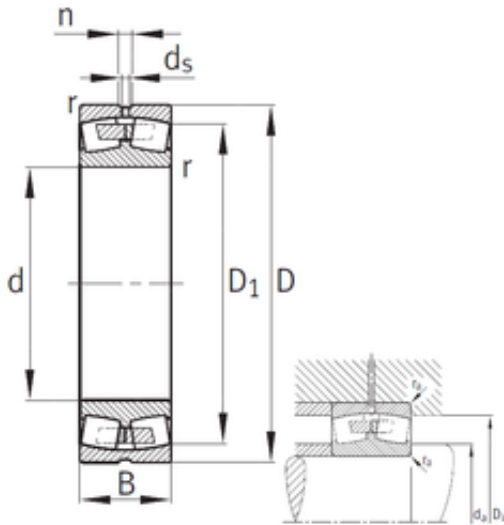

## Double BALL BEARINGS CO, LTD

240 mm x 400 mm x 160 mm FAG 24148-B  
spherical roller bearings

Bearing No. 24148-B

Size	240x400x160 mm
Bore Diameter	240 mm
Outer Diameter	400 mm
Width	160 mm
d	240 mm
D	400 mm
B	160 mm
C	160 mm
n	12,2 mm
r min.	4 mm
D1	338 mm
da min.	257 mm
Da max.	383 mm
ra max.	3 mm
d5	6,3 r/min
Weight	80,7 Kg
Basic dynamic load rating (C)	2120 kN
Basic static load rating (C0)	3900 kN
Fatigue load limit (Pu)	231
Reference speed	660 r/min
Limiting speed	1 200 r/min
Calculation factor (e)	0,41
Calculation factor (Y0)	1,62
Calculation factor (Y1)	1,66

24148-B Bearing 2D drawings and 3D CAD models