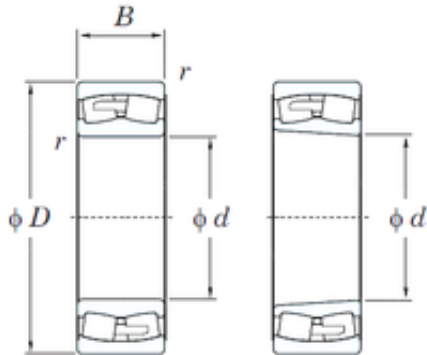

## 240 mm x 400 mm x 160 mm KOYO 24148RHA spherical roller bearings

Bearing No. 24148RHA

24148RHA Bearing 2D drawings and 3D CAD models

Size	240x400x160 mm
Bore Diameter	240 mm
Outer Diameter	400 mm
Width	160 mm
d	240 mm
D	400 mm
B	160 mm
C	160 mm
r min.	4 mm
da min.	258 mm
Da max.	382 mm
ra max.	3 mm
Weight	76,6 Kg
Basic dynamic load rating (C)	2200 kN
Basic static load rating (C0)	4130 kN
(Grease) Lubrication Speed	800 r/min
(Oil) Lubrication Speed	1100 r/min
Calculation factor (e)	0,39
Calculation factor (Y0)	1,68
Calculation factor (Y1)	1,72
Bearing No.	24148RHA
r(min)	4
Cr	2670
C0r	4130
Cu	262

## Double BALL BEARINGS CO, LTD

Grease lub.	800
Oil lub.	1100
da(min)	258
Da(max)	382
ra(max)	3
e	0.39
Y1	1.72
Y2	2.56
Y0	1.68
(Refer.)Mass(kg)	76.6