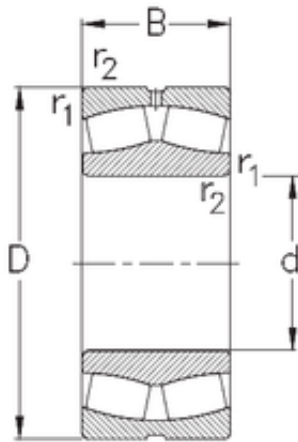

## Double BALL BEARINGS CO, LTD

240 mm x 400 mm x 160 mm NKE 24148-MB-W33 spherical roller bearings

Bearing No. 24148-MB-W33

Size	240x400x160 mm
Bore Diameter	240 mm
Outer Diameter	400 mm
Width	160 mm
d	240 mm
D	400 mm
B	160 mm
C	160 mm
r1 min.	4 mm
r2 min.	4 mm
Weight	79,5 Kg
Basic dynamic load rating (C)	2115 kN
Basic static load rating (C0)	3921 kN
Limiting speed	1600 r/min
Calculation factor (e)	0,4
Calculation factor (Y0)	1,64
Calculation factor (Y1)	1,68

24148-MB-W33 Bearing 2D drawings and 3D CAD models