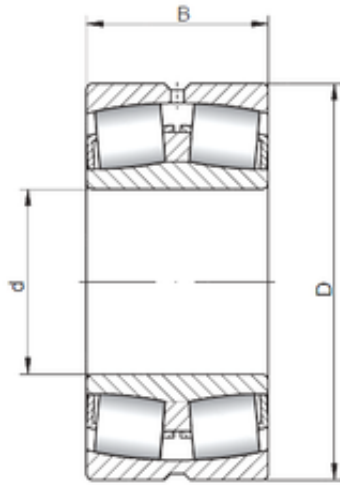

Double BALL BEARINGS CO, LTD

240 mm x 400 mm x 160 mm Loyal 24148
CW33 spherical roller bearings

Bearing No. 24148 CW33

Size	240x400x160 mm
Bore Diameter	240 mm
Outer Diameter	400 mm
Width	160 mm
d	240 mm
D	400 mm
B	160 mm
C	160 mm
Weight	80,5 Kg
Basic dynamic load rating (C)	2100 kN
Basic static load rating (C0)	3900 kN
(Grease) Lubrication Speed	480 r/min

24148 CW33 Bearing 2D drawings and 3D CAD models