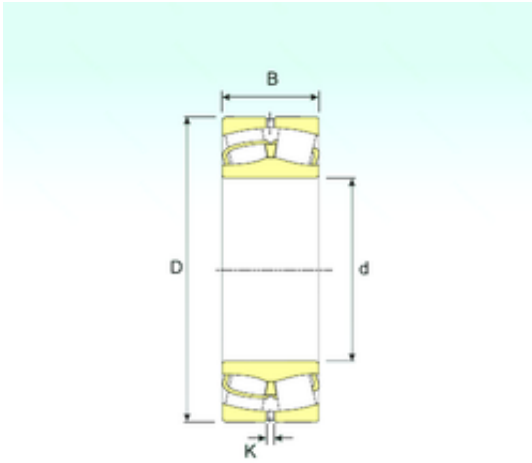

Double BALL BEARINGS CO, LTD

240 mm x 400 mm x 160 mm ISB 24148
spherical roller bearings

Bearing No. 24148

| | |
|-------------------------------|----------------|
| Size | 240x400x160 mm |
| Bore Diameter | 240 mm |
| Outer Diameter | 400 mm |
| Width | 160 mm |
| d | 240 mm |
| D | 400 mm |
| B | 160 mm |
| C | 160 mm |
| K | 6 mm |
| Weight | 83 Kg |
| Basic dynamic load rating (C) | 2352 kN |
| Basic static load rating (C0) | 3822 kN |
| (Grease) Lubrication Speed | 994,5 r/min |

24148 Bearing 2D drawings and 3D CAD models