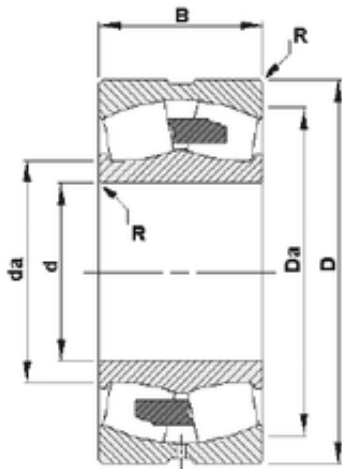

Double BALL BEARINGS CO, LTD

240 mm x 400 mm x 160 mm Timken
24148YMB spherical roller bearings

Bearing No. 24148YMB

Size	240x400x160 mm
Bore Diameter	240 mm
Outer Diameter	400 mm
Width	160 mm
d	240 mm
D	400 mm
B	160 mm
C	160 mm
R	3 mm
Da	364 mm
da	271 mm

24148YMB Bearing 2D drawings and 3D CAD models