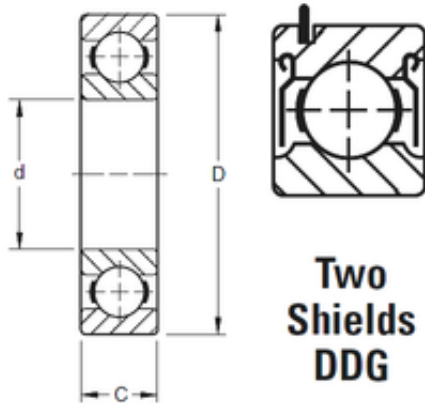

## Double BALL BEARINGS CO, LTD

17 mm x 35 mm x 10 mm Timken 9103KDDG  
deep groove ball bearings

Bearing No. 9103KDDG

Size	17x35x10 mm
Bore Diameter	17 mm
Outer Diameter	35 mm
Width	10 mm
d	17 mm
D	35 mm
B	10 mm
C	10 mm
Weight	0,041 Kg
Basic dynamic load rating (C)	6,8 kN

9103KDDG Bearing 2D drawings and 3D CAD models