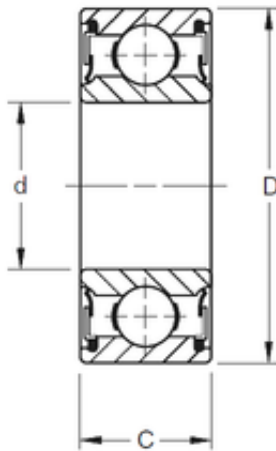

## Double BALL BEARINGS CO, LTD

17 mm x 35 mm x 10 mm Timken 9103PP deep groove ball bearings

Bearing No. 9103PP

Size	17x35x10 mm
Bore Diameter	17 mm
Outer Diameter	35 mm
Width	10 mm
d	17 mm
D	35 mm
B	10 mm
C	10 mm
Weight	0,041 Kg
Basic dynamic load rating (C)	6,8 kN

9103PP Bearing 2D drawings and 3D CAD models