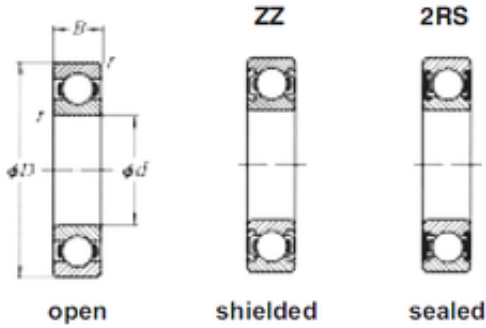

Double BALL BEARINGS CO, LTD

17 mm x 35 mm x 10 mm Loyal 6003ZZ deep groove ball bearings

Bearing No. 6003ZZ

Size	17x35x10 mm
Bore Diameter	17 mm
Outer Diameter	35 mm
Width	10 mm
d	17 mm
D	35 mm
B	10 mm
C	10 mm

6003ZZ Bearing 2D drawings and 3D CAD models