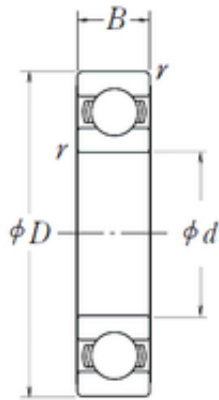

## Double BALL BEARINGS CO, LTD

17 mm x 35 mm x 10 mm NSK  
6003L11-H-20DDU deep groove ball bearings

Bearing No. 6003L11-H-20DDU

Size	17x35x10 mm
Bore Diameter	17 mm
Outer Diameter	35 mm
Width	10 mm
d	17 mm
D	35 mm
B	10 mm
C	10 mm
r min.	0,3 mm
Basic dynamic load rating (C)	5 100 kN

6003L11-H-20DDU Bearing 2D drawings and 3D CAD models