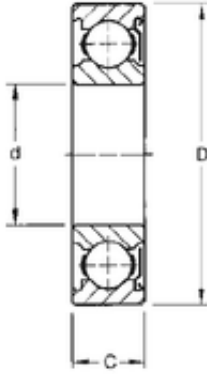

Double BALL BEARINGS CO, LTD

17 mm x 35 mm x 10 mm Timken 9103KD deep groove ball bearings

Bearing No. 9103KD

Size	17x35x10 mm
Bore Diameter	17 mm
Outer Diameter	35 mm
Width	10 mm
d	17 mm
D	35 mm
B	10 mm
C	10 mm
Weight	0,041 Kg
Basic dynamic load rating (C)	6,8 kN

9103KD Bearing 2D drawings and 3D CAD models