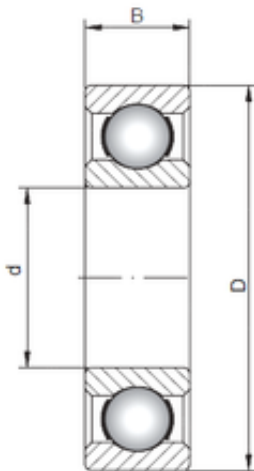

## Double BALL BEARINGS CO, LTD

17 mm x 35 mm x 10 mm Loyal 6003 deep groove ball bearings

Bearing No. 6003

Size	17x35x10 mm
Bore Diameter	17 mm
Outer Diameter	35 mm
Width	10 mm
d	17 mm
D	35 mm
B	10 mm
C	10 mm
Weight	0,039 Kg
Basic dynamic load rating (C)	6,05 kN
Basic static load rating (C0)	3,25 kN
(Grease) Lubrication Speed	20000 r/min

6003 Bearing 2D drawings and 3D CAD models