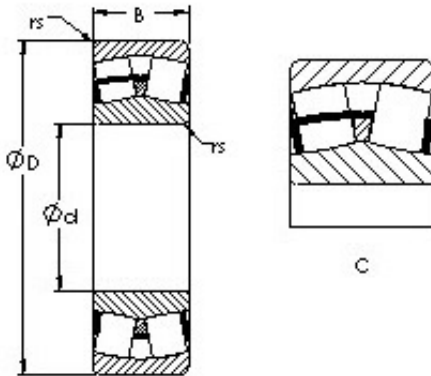

## AST 22234C spherical roller bearings

Bearing No. 22234C

Size	170x310x86 mm
Bore Diameter	170 mm
Outer Diameter	310 mm
Width	86 mm
Bearing Type	straight bore
Bore Dia (d)	170.0000
Outer Dia (D)	310.0000
Width (B)	86.0000
Radius (min) (rs)	4.000
Dynamic Load Rating (Cr)	1,170,000
Static Load Rating (Cor)	1,750,000
Max Speed (Grease) (X000 RPM)	1
Max Speed (Oil) (X1000 RPM)	2
Weight (g)	31,670.00
Material	52100 Chrome steel, or equivalent

22234C Bearing 2D drawings and 3D CAD models