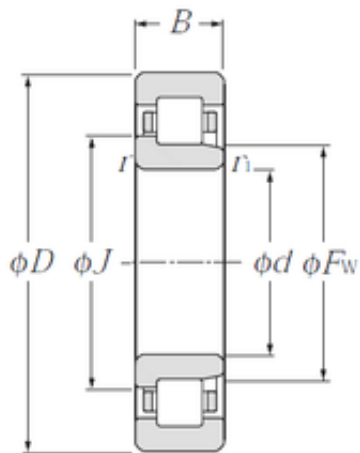

Double BALL BEARINGS CO, LTD

170 mm x 310 mm x 86 mm NTN NJ2234E
cylindrical roller bearings

Bearing No. NJ2234E

Size	170x310x86 mm
Bore Diameter	170 mm
Outer Diameter	310 mm
Width	86 mm
d	170 mm
Fw	205 mm
D	310 mm
B	86 mm
C	86 mm
r min.	4 mm
r1 min.	4 mm
J	220,2 mm
Weight	31 Kg
Basic dynamic load rating (C)	965 kN
Basic static load rating (C0)	1 410 kN
(Grease) Lubrication Speed	1 800 r/min

NJ2234E Bearing 2D drawings and 3D CAD models