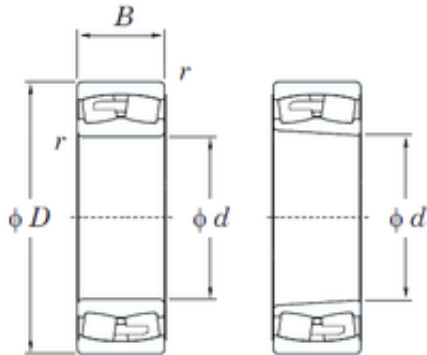

Double BALL BEARINGS CO, LTD

170 mm x 310 mm x 86 mm KOYO 22234RHA spherical roller bearings

Bearing No. 22234RHA

22234RHA Bearing 2D drawings and 3D CAD models

Size	170x310x86 mm
Bore Diameter	170 mm
Outer Diameter	310 mm
Width	86 mm
d	170 mm
D	310 mm
B	86 mm
C	86 mm
r min.	4 mm
da min.	188 mm
Da max.	292 mm
ra max.	3 mm
Weight	27,1 Kg
Basic dynamic load rating (C)	1010 kN
Basic static load rating (C0)	1490 kN
(Grease) Lubrication Speed	1100 r/min
(Oil) Lubrication Speed	1500 r/min
Calculation factor (e)	0,28
Calculation factor (Y0)	2,39
Calculation factor (Y1)	2,45
Bearing No.	22234RHA
r(min)	4
Cr	1260
C0r	1490
Cu	109

Double BALL BEARINGS CO, LTD

Grease lub.	1100
Oil lub.	1500
da(min)	188
Da(max)	292
ra(max)	3
e	0.28
Y1	2.45
Y2	3.64
Y0	2.39
(Refer.)Mass(kg)	27.1