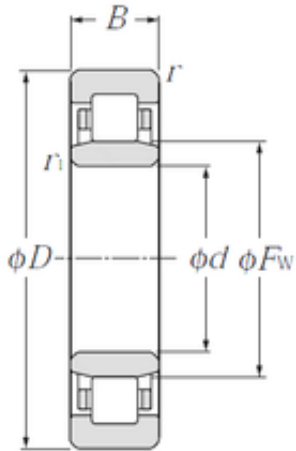

Double BALL BEARINGS CO, LTD

170 mm x 310 mm x 86 mm NTN NU2234E
cylindrical roller bearings

Bearing No. NU2234E

Size	170x310x86 mm
Bore Diameter	170 mm
Outer Diameter	310 mm
Width	86 mm
d	170 mm
Fw	205 mm
D	310 mm
B	86 mm
C	86 mm
r min.	4 mm
r1 min.	4 mm
Weight	31 Kg
Basic dynamic load rating (C)	965 kN
Basic static load rating (C0)	1 410 kN
(Grease) Lubrication Speed	1 800 r/min

NU2234E Bearing 2D drawings and 3D CAD models