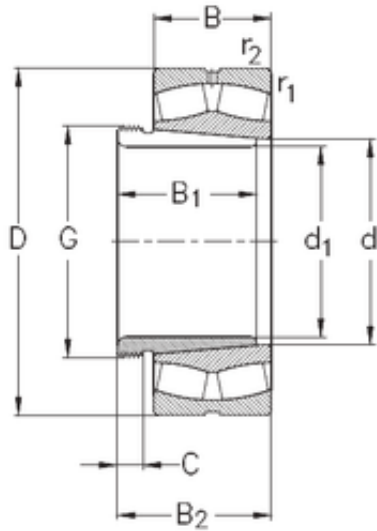

Double BALL BEARINGS CO, LTD

170 mm x 310 mm x 86 mm NKE 22234-K-MB-W33+AH334-X spherical roller bearings

Bearing No. 22234-K-MB-W33+AH334-X

22234-K-MB-W33+AH334-X Bearing 2D drawings and 3D CAD models

Size	170x310x86 mm
Bore Diameter	170 mm
Outer Diameter	310 mm
Width	86 mm
d	170 mm
d1	160 mm
D	310 mm
B	86 mm
C	86 mm
r1 min.	4 mm
r2 min.	4 mm
B1	104 mm
B2	109 mm
C	16 mm
Thread (G)	M 190x3
Weight	32,24 Kg
Basic dynamic load rating (C)	921 kN
Basic static load rating (C0)	1310 kN
Limiting speed	2600 r/min
Calculation factor (e)	0,29
Calculation factor (Y0)	2,1
Calculation factor (Y1)	2,3