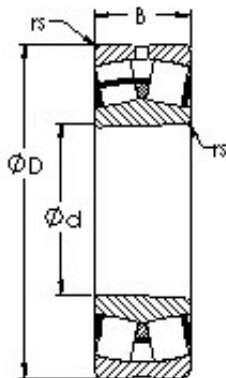

# Double BALL BEARINGS CO, LTD

CKW33  
TAPERED  
BORE

## AST 22234CKW33 spherical roller bearings

Bearing No. 22234CKW33

Size	170x310x86 mm
Bore Diameter	170 mm
Outer Diameter	310 mm
Width	86 mm
Bearing Type	tapered bore, lube groove & holes
Bore Dia (d)	170.0000
Outer Dia (D)	310.0000
Width (B)	86.0000
Radius (min) (rs)	4.000
Dynamic Load Rating (Cr)	1,170,000
Static Load Rating (Cor)	1,750,000
Max Speed (Grease) (X000 RPM)	1
Max Speed (Oil) (X1000 RPM)	2
Weight (g)	31,280.00
Material	52100 Chrome steel, or equivalent