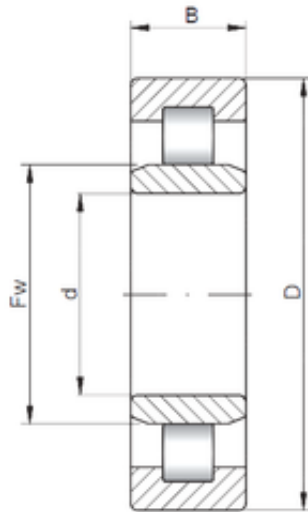

Double BALL BEARINGS CO, LTD

170 mm x 310 mm x 86 mm ISO NU2234
cylindrical roller bearings

Bearing No. NU2234

Size	170x310x86 mm
Bore Diameter	170 mm
Outer Diameter	310 mm
Width	86 mm
d	170 mm
D	310 mm
B	86 mm
C	86 mm

NU2234 Bearing 2D drawings and 3D CAD models