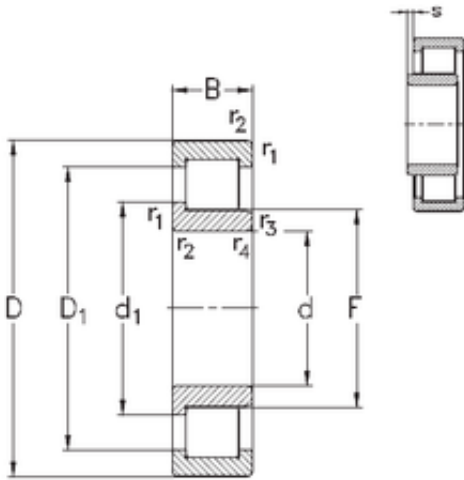

Double BALL BEARINGS CO, LTD

170 mm x 310 mm x 86 mm NKE NJ2234-E-MA6 cylindrical roller bearings

Bearing No. NJ2234-E-MA6

NJ2234-E-MA6 Bearing 2D drawings and 3D CAD models

Size	170x310x86 mm
Bore Diameter	170 mm
Outer Diameter	310 mm
Width	86 mm
d	170 mm
F	205 mm
D	310 mm
B	86 mm
C	86 mm
r1 min.	4 mm
r2 min.	4 mm
r3 min.	4 mm
r4 min.	4 mm
S	7,2 mm
Weight	30 Kg
Basic dynamic load rating (C)	1078 kN
Basic static load rating (C0)	1421 kN