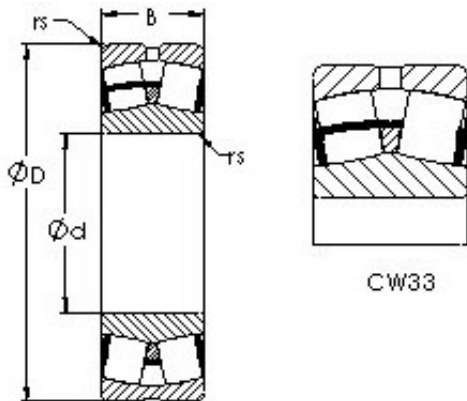

Double BALL BEARINGS CO, LTD

AST 22234CW33 spherical roller bearings

Bearing No. 22234CW33

Size	170x310x86 mm
Bore Diameter	170 mm
Outer Diameter	310 mm
Width	86 mm
Bearing Type	straight bore, lube groove and holes
Bore Dia (d)	170.0000
Outer Dia (D)	310.0000
Width (B)	86.0000
Radius (min) (rs)	4.000
Dynamic Load Rating (Cr)	1,170,000
Static Load Rating (Cor)	1,750,000
Max Speed (Grease) (X000 RPM)	1
Max Speed (Oil) (X1000 RPM)	2
Weight (g)	31,290.00
Material	52100 Chrome steel, or equivalent

22234CW33 Bearing 2D drawings and 3D CAD models