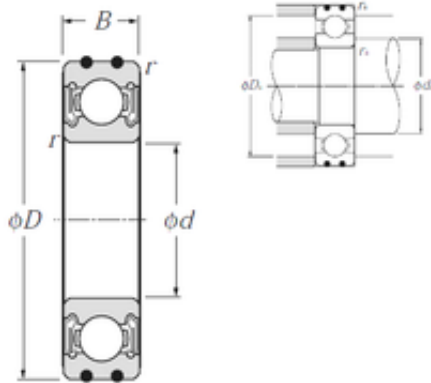

Double BALL BEARINGS CO, LTD

15 mm x 35 mm x 11 mm NTN AC-6202LLB deep groove ball bearings

Bearing No. AC-6202LLB

Size	15x35x11 mm
Bore Diameter	15 mm
Outer Diameter	35 mm
Width	11 mm
d	15 mm
D	35 mm
B	11 mm
C	11 mm
r min.	0,6 mm
da min.	19 mm
da max	20,5 mm
Da max.	31 mm
ra max.	0,6 mm
Weight	0,043 Kg
Basic dynamic load rating (C)	7,75 kN
Basic static load rating (C0)	3,6 kN
(Grease) Lubrication Speed	19000 r/min

AC-6202LLB Bearing 2D drawings and 3D CAD models