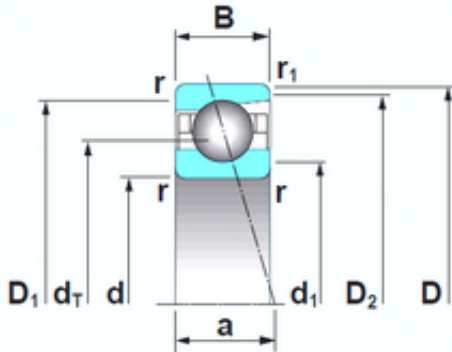

Double BALL BEARINGS CO, LTD

15 mm x 35 mm x 11 mm NSK 7202CTRSU
angular contact ball bearings

Bearing No. 7202CTRSU

Size	15x35x11 mm
Bore Diameter	15 mm
Outer Diameter	35 mm
Width	11 mm
d	15 mm
D	35 mm
B	11 mm
C	11 mm
a	8,8 mm
d1	20 mm
r min.	0,6 mm
r1 min.	0,3 mm
D1	30 mm
D2	32,5 mm
Weight	0,045 Kg
Basic dynamic load rating (C)	8 650 kN
Basic static load rating (C0)	4 550 kN
(Grease) Lubrication Speed	41 600 r/min

7202CTRSU Bearing 2D drawings and 3D CAD models