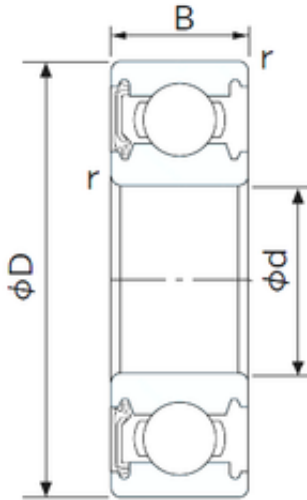

Double BALL BEARINGS CO, LTD

15 mm x 35 mm x 11 mm NACHI 6202NKE
deep groove ball bearings

Bearing No. 6202NKE

Size	15x35x11 mm
Bore Diameter	15 mm
Outer Diameter	35 mm
Width	11 mm
d	15 mm
D	35 mm
B	11 mm
C	11 mm
r min.	0.6 mm
da min.	20 mm
Da max.	30 mm
ra max.	0.6 mm
Weight	0.045 Kg
Basic dynamic load rating (C)	7,65 kN
Basic static load rating (C0)	3,7 kN
(Grease) Lubrication Speed	19000 r/min

6202NKE Bearing 2D drawings and 3D CAD models