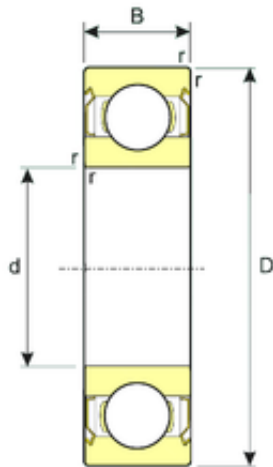

## Double BALL BEARINGS CO, LTD

15 mm x 35 mm x 11 mm ISB 6202-ZZ deep groove ball bearings

Bearing No. 6202-ZZ

Size	15x35x11 mm
Bore Diameter	15 mm
Outer Diameter	35 mm
Width	11 mm
d	15 mm
D	35 mm
B	11 mm
C	11 mm
Weight	0,045 Kg
Basic dynamic load rating (C)	7,9 kN
Basic static load rating (C0)	3,68 kN

6202-ZZ Bearing 2D drawings and 3D CAD models