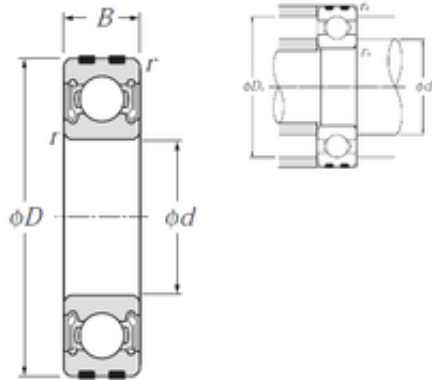

## Double BALL BEARINGS CO, LTD

15 mm x 35 mm x 11 mm NTN EC-6202LLB  
deep groove ball bearings

Bearing No. EC-6202LLB

|                               |              |
|-------------------------------|--------------|
| Size                          | 15x35x11 mm  |
| Bore Diameter                 | 15 mm        |
| Outer Diameter                | 35 mm        |
| Width                         | 11 mm        |
| d                             | 15 mm        |
| D                             | 35 mm        |
| B                             | 11 mm        |
| C                             | 11 mm        |
| r min.                        | 0,6 mm       |
| da min.                       | 19 mm        |
| da max                        | 20,5 mm      |
| Da max.                       | 31 mm        |
| ra max.                       | 0,6 mm       |
| Weight                        | 0,043 Kg     |
| Basic dynamic load rating (C) | 7,75 kN      |
| Basic static load rating (C0) | 3,6 kN       |
| (Grease) Lubrication Speed    | 19 000 r/min |

EC-6202LLB Bearing 2D drawings and 3D CAD models