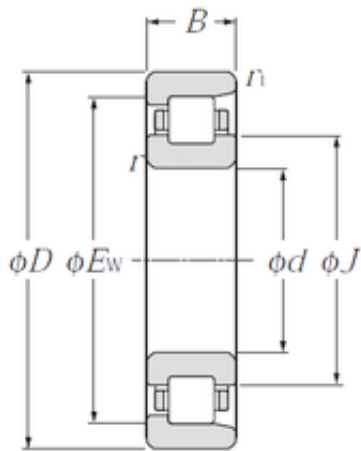

## Double BALL BEARINGS CO, LTD

15 mm x 35 mm x 11 mm CYSD NF202  
cylindrical roller bearings

Bearing No. NF202

Size	15x35x11 mm
Bore Diameter	15 mm
Outer Diameter	35 mm
Width	11 mm
d	15 mm
D	35 mm
B	11 mm
C	11 mm
Basic dynamic load rating (C)	5,5 kN
Basic static load rating (C0)	7,98 kN
(Grease) Lubrication Speed	15000 r/min

NF202 Bearing 2D drawings and 3D CAD models