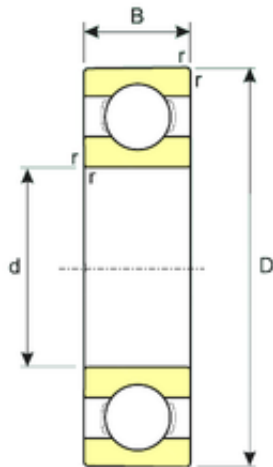

## Double BALL BEARINGS CO, LTD

15 mm x 35 mm x 11 mm ISB 6202 deep groove ball bearings

Bearing No. 6202

Size	15x35x11 mm
Bore Diameter	15 mm
Outer Diameter	35 mm
Width	11 mm
d	15 mm
D	35 mm
B	11 mm
C	11 mm
Weight	0,045 Kg
Basic dynamic load rating (C)	7,9 kN
Basic static load rating (C0)	3,68 kN
(Grease) Lubrication Speed	21420 r/min

6202 Bearing 2D drawings and 3D CAD models